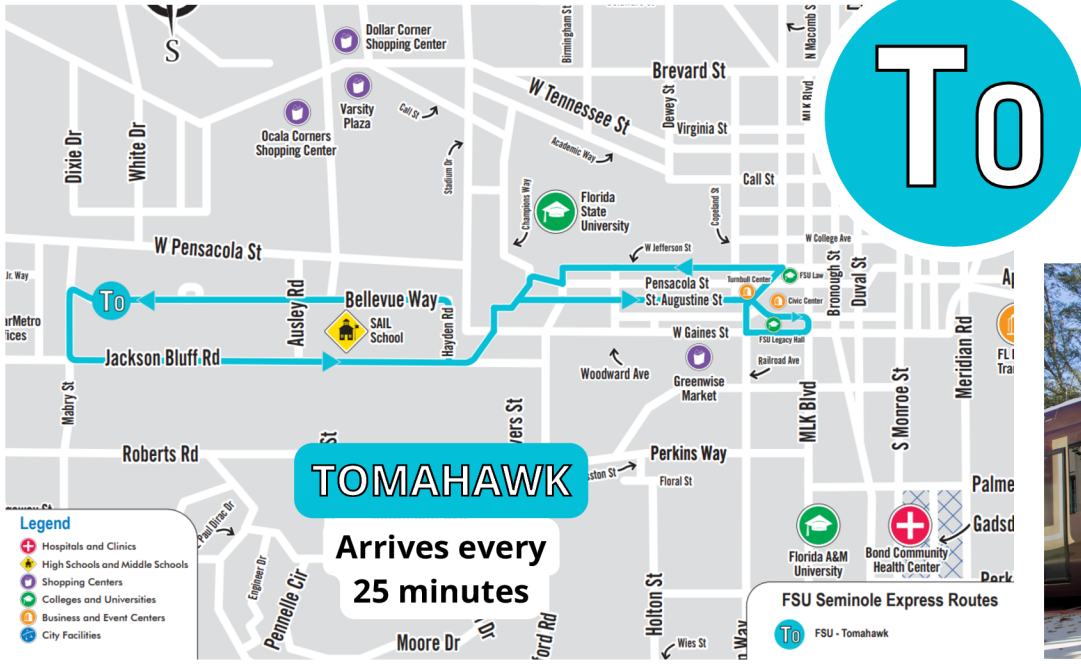

FSU | SEMINOLE EXPRESS

JAN 2026 Route Updates

Powered by starmetro

New Points of Interest:

- FSU Legacy Hall
- FSU College of Law
- Turnbull Conference Center
- Donald L. Tucker Civic Center
- Gaines Street businesses

New Points of Interest:

- FSU Legacy Hall
- Turnbull Conference Center
- Donald L. Tucker Civic Center
- St. Augustine and Gaines Street residences and businesses
- FSU Main Campus Fields
- FSU Childcare/Early Learning

New Points of Interest:

- FSU Legacy Hall
- FSU College of Law
- Turnbull Conference Center
- Donald L. Tucker Civic Center
- Gaines Street businesses

TRANSPORTATION.FSU.EDU/BUSTRACKER

LEGACYHALL.BUSINESS.FSU.EDU