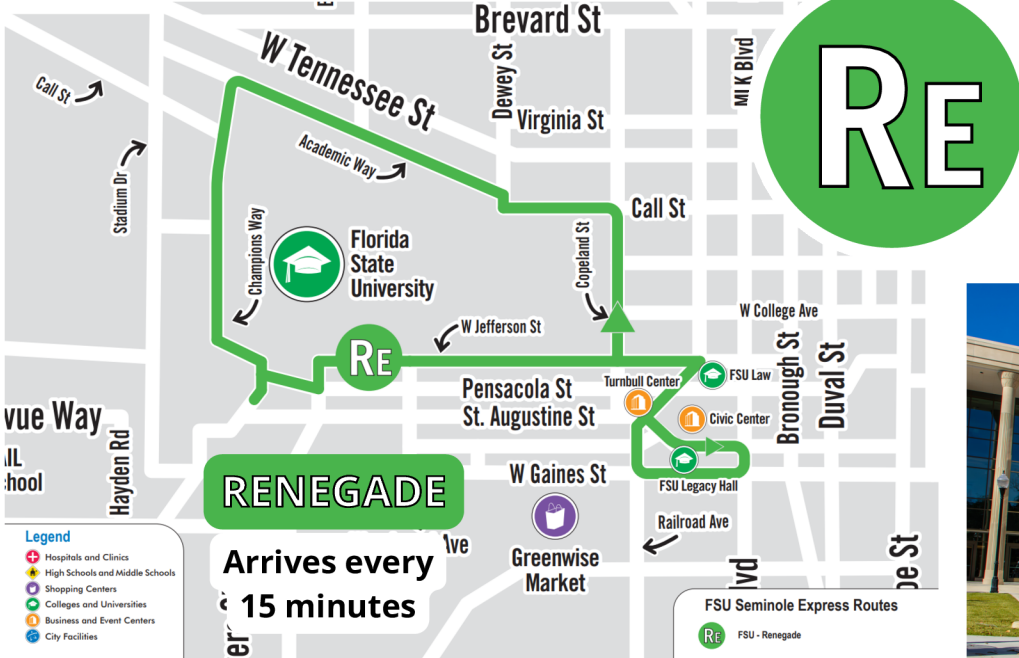

FSU | SEMINOLE EXPRESS

JAN 2026 Route Updates

Powered by starmetro

New Points of Interest:

- FSU Legacy Hall
- FSU College of Law
- Turnbull Conference Center
- Donald L. Tucker Civic Center
- Gaines Street businesses

New Points of Interest:

- FSU Legacy Hall
- Turnbull Conference Center
- Donald L. Tucker Civic Center
- St. Augustine and Gaines Street residences and businesses
- FSU Main Campus Fields
- FSU Childcare/Early Learning

New Points of Interest:

- FSU Legacy Hall
- FSU College of Law
- Turnbull Conference Center
- Donald L. Tucker Civic Center
- Gaines Street businesses

TRANSPORTATION.FSU.EDU/BUSTRACKER

LEGACYHALL.BUSINESS.FSU.EDU

FSU | TRANSPORTATION & PARKING SERVICES

FSU | COLLEGE OF BUSINESS

Visit Talgov.com/StarMetro for additional bus route information.